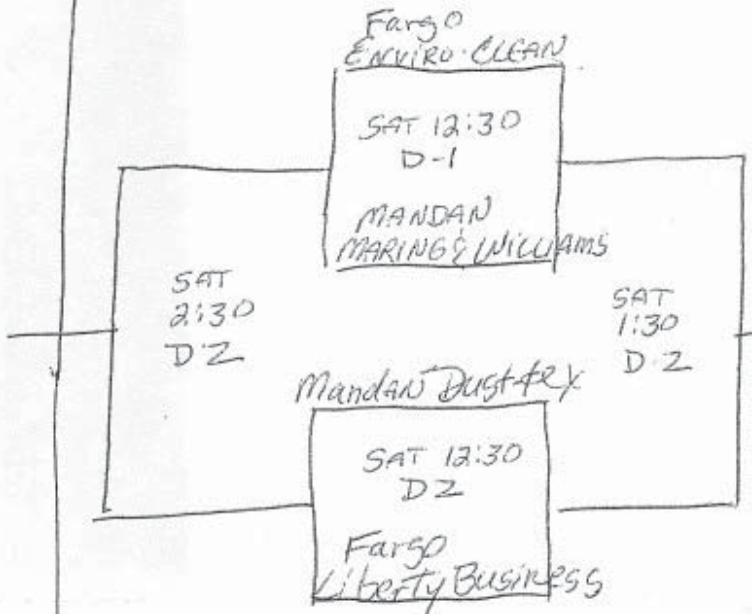

Masters 50
Mandan July 24-25

Pool Play

Pool A

- 1) Mandan MAGI-TOUCH
- 2) Wahpeton
- 3) Fargo PCI

SAT 1:30 1 vs 2 D-1
SAT 2:30 2 vs 3 D-1
SAT 3:30 1 vs 3 D-1

Pool B

3-Home Runs

Unlimited Courtesy Runners